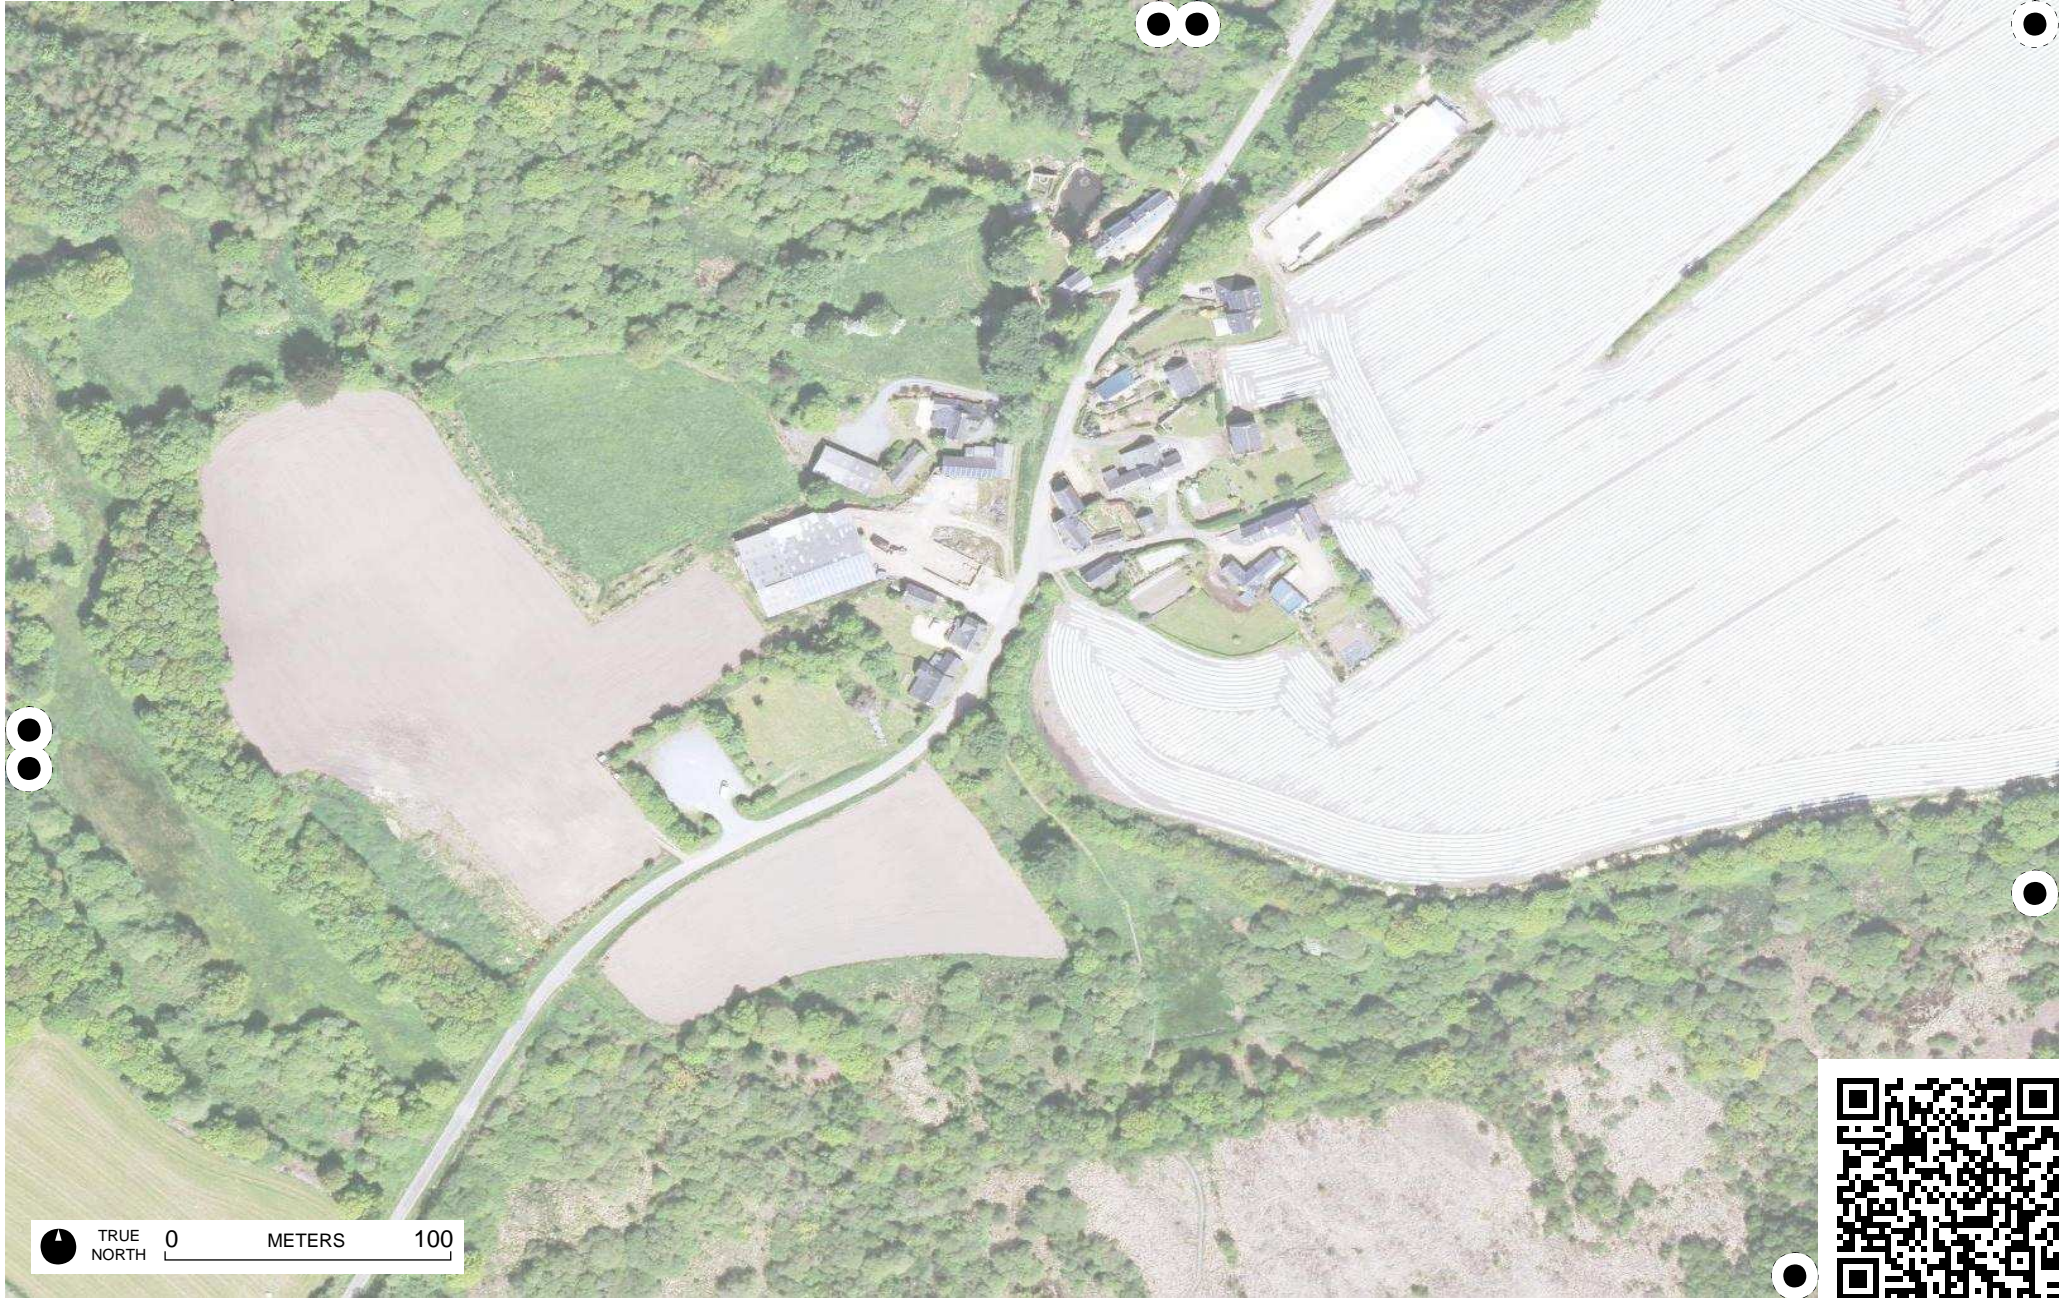

TRUE NORTH 0 METERS 100